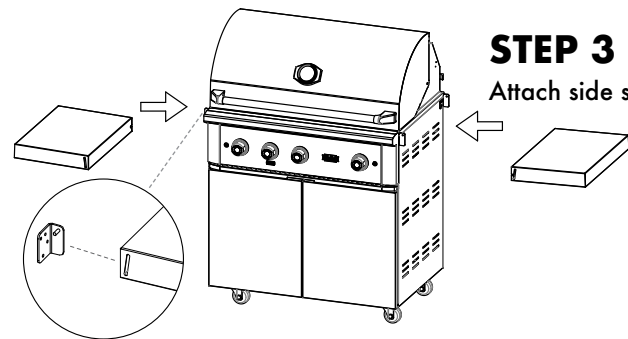

Stainless Steel Cart - Grill

Instructional Guide

Outdoor Cart

WF-CART30-CGG
WF-CART36-CGG
WF-CART42-CGG

30" - 36" - 42"

AFFIX SERIAL NUMBER LABEL HERE

FOR OUTDOOR USE ONLY

WF-CART30-CGG, WF-CART36-CGG and WF-CART42-CGG

STEP 1

Attach wheels to cart.
Wheels with brakes
in the front.

Screw 4 m6 screws,
4 lock washers and
4 flat washer for
each wheel.

STEP 2

Attach grill head
to cart.

STEP 3

Attach side shelves.

STEP 4