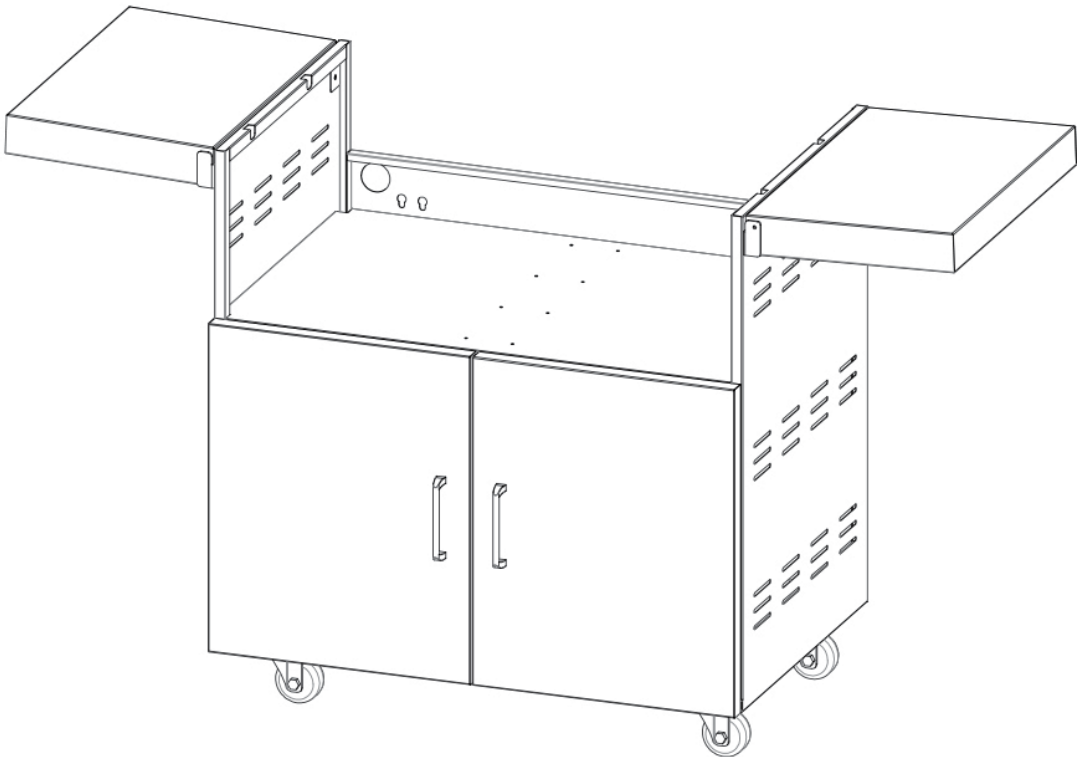

Stainless Steel Cart - Grill

Instructional Guide

Outdoor Cart

WF-CART30-CGG
WF-CART36-CGG
WF-CART42-CGG

30" - 36" - 42"

AFFIX SERIAL NUMBER LABEL HERE

FOR OUTDOOR USE ONLY

WF-CART30-CGG, WF-CART36-CGG and WF-CART42-CGG