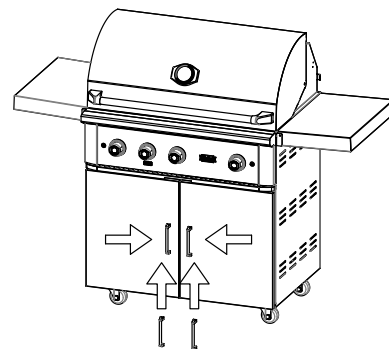

STEP 4

Attach door
handles.