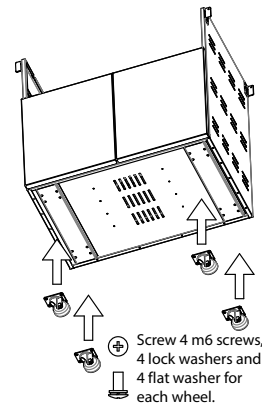

Stainless Steel Cart - Grill

Instructional Guide

Outdoor Cart

WF-CART30-CGG
WF-CART36-CGG
WF-CART42-CGG

30" - 36" - 42"

AFFIX SERIAL NUMBER LABEL HERE

FOR OUTDOOR USE ONLY

WF-CART30-CGG, WF-CART36-CGG and WF-CART42-CGG

STEP 1

Attach wheels to cart.
Wheels with brakes
in the front.

Screw 4 m6 screws,
4 lock washers and
4 flat washer for
each wheel.

STEP 2

Attach grill head
to cart.

STEP 3

Attach side shelves.

STEP 4

Attach door
handles.

WF-CART30-CGG, CART36-CGG and CART42-CGG - Parts List

No.	Name	Qty	Part No.	30" Grill	36" Grill	42" Grill
1	Side Shelf Holder	2	02-00430	✓	✓	✓
2	Cable Holder	1	02-00431	✓	✓	✓
3	Left L Bracket	2	02-00432	✓	✓	✓
4	Right L Bracket	2	02-00433	✓	✓	✓
5	Bracket Fixture	4	02-00434	✓	✓	✓
6	Partition Panel	1	02-00451	✓	✓	✓
7	Rear Panel	1	02-00452	✓	✓	✓
8	Left Side Panel	1	02-00437	✓	✓	✓
9	Bottom Panel	1	02-00453	✓	✓	✓
10	Right Side Panel	1	02-00439	✓	✓	✓
11	Left Tank Holder Shelf	1	02-00440	✓	✓	✓
12	Right Tank Holder Shelf	1	02-00441	✓	✓	✓
13	Gas Tank Holder	1	02-00442	✓	✓	✓
14	Guide Rail	2	02-00443	✓	✓	✓
15	Handle	2	02-00444	✓	✓	✓
16	Door	2	02-00454	✓	✓	✓
17	Wheel	4	02-00446	✓	✓	✓
18	Middle Panel	1	02-00455			✓
19	Reinforce Panel	1	02-00456			✓