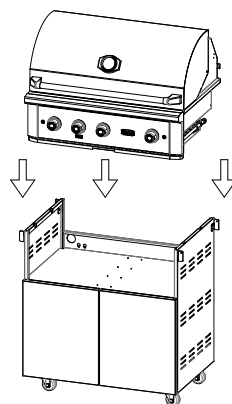

Stainless Steel Cart - Grill

Instructional Guide

Outdoor Cart

WF-CART30-CGG
WF-CART36-CGG
WF-CART42-CGG

30" - 36" - 42"

AFFIX SERIAL NUMBER LABEL HERE

FOR OUTDOOR USE ONLY

WF-CART30-CGG, WF-CART36-CGG and WF-CART42-CGG

STEP 1

Attach wheels to cart.
Wheels with brakes
in the front.

Screw 4 m6 screws,
4 lock washers and
4 flat washer for
each wheel.

STEP 2

Attach grill head
to cart.

STEP 3

Attach side shelves.

STEP 4

Attach door
handles.

WF-CART30-CGG, CART36-CGG and CART42-CGG - Parts List

No.	Name	Qty	Part No.	30" Grill	36" Grill	42" Grill
1	Side Shelf Holder	2	02-00430	✓	✓	✓
2	Cable Holder	1	02-00431	✓	✓	✓
3	Left L Bracket	2	02-00432	✓	✓	✓
4	Right L Bracket	2	02-00433	✓	✓	✓
5	Bracket Fixture	4	02-00434	✓	✓	✓
6	Partition Panel	1	02-00451	✓	✓	✓
7	Rear Panel	1	02-00452	✓	✓	✓
8	Left Side Panel	1	02-00437	✓	✓	✓
9	Bottom Panel	1	02-00453	✓	✓	✓
10	Right Side Panel	1	02-00439	✓	✓	✓
11	Left Tank Holder Shelf	1	02-00440	✓	✓	✓
12	Right Tank Holder Shelf	1	02-00441	✓	✓	✓
13	Gas Tank Holder	1	02-00442	✓	✓	✓
14	Guide Rail	2	02-00443	✓	✓	✓
15	Handle	2	02-00444	✓	✓	✓
16	Door	2	02-00454	✓	✓	✓
17	Wheel	4	02-00446	✓	✓	✓
18	Middle Panel	1	02-00455			✓
19	Reinforce Panel	1	02-00456			✓